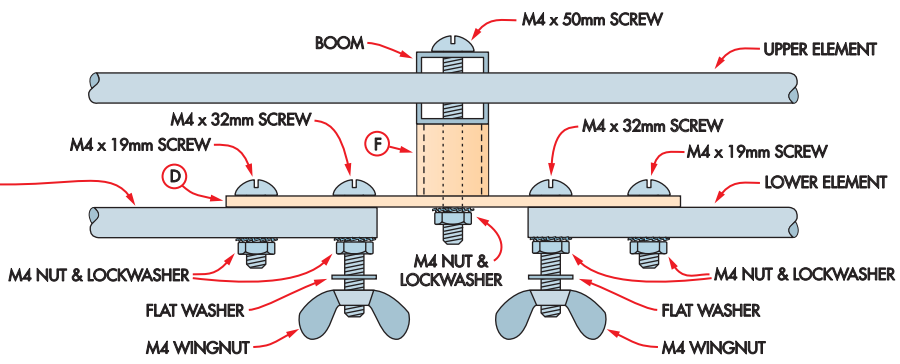

ALL ELEMENTS CUT FROM 10mm OD ALUMINIUM TUBING

(ALL DIMENSIONS IN MILLIMETRES)