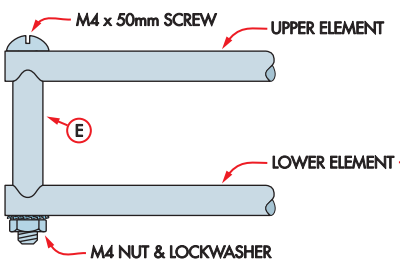

ALL ELEMENTS CUT FROM 10mm OD ALUMINIUM TUBING

(ALL DIMENSIONS IN MILLIMETRES)