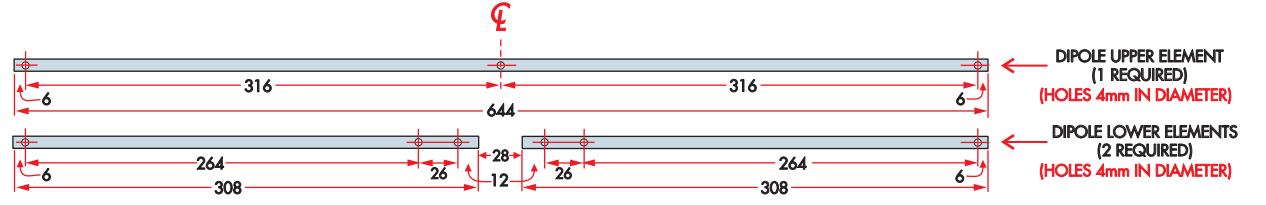

ALL ELEMENTS CUT FROM 10mm OD ALUMINIUM TUBING

(ALL DIMENSIONS IN MILLIMETRES)