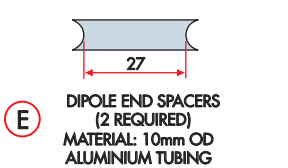

ALL ELEMENTS CUT FROM 10mm OD ALUMINIUM TUBING

(ALL DIMENSIONS IN MILLIMETRES)